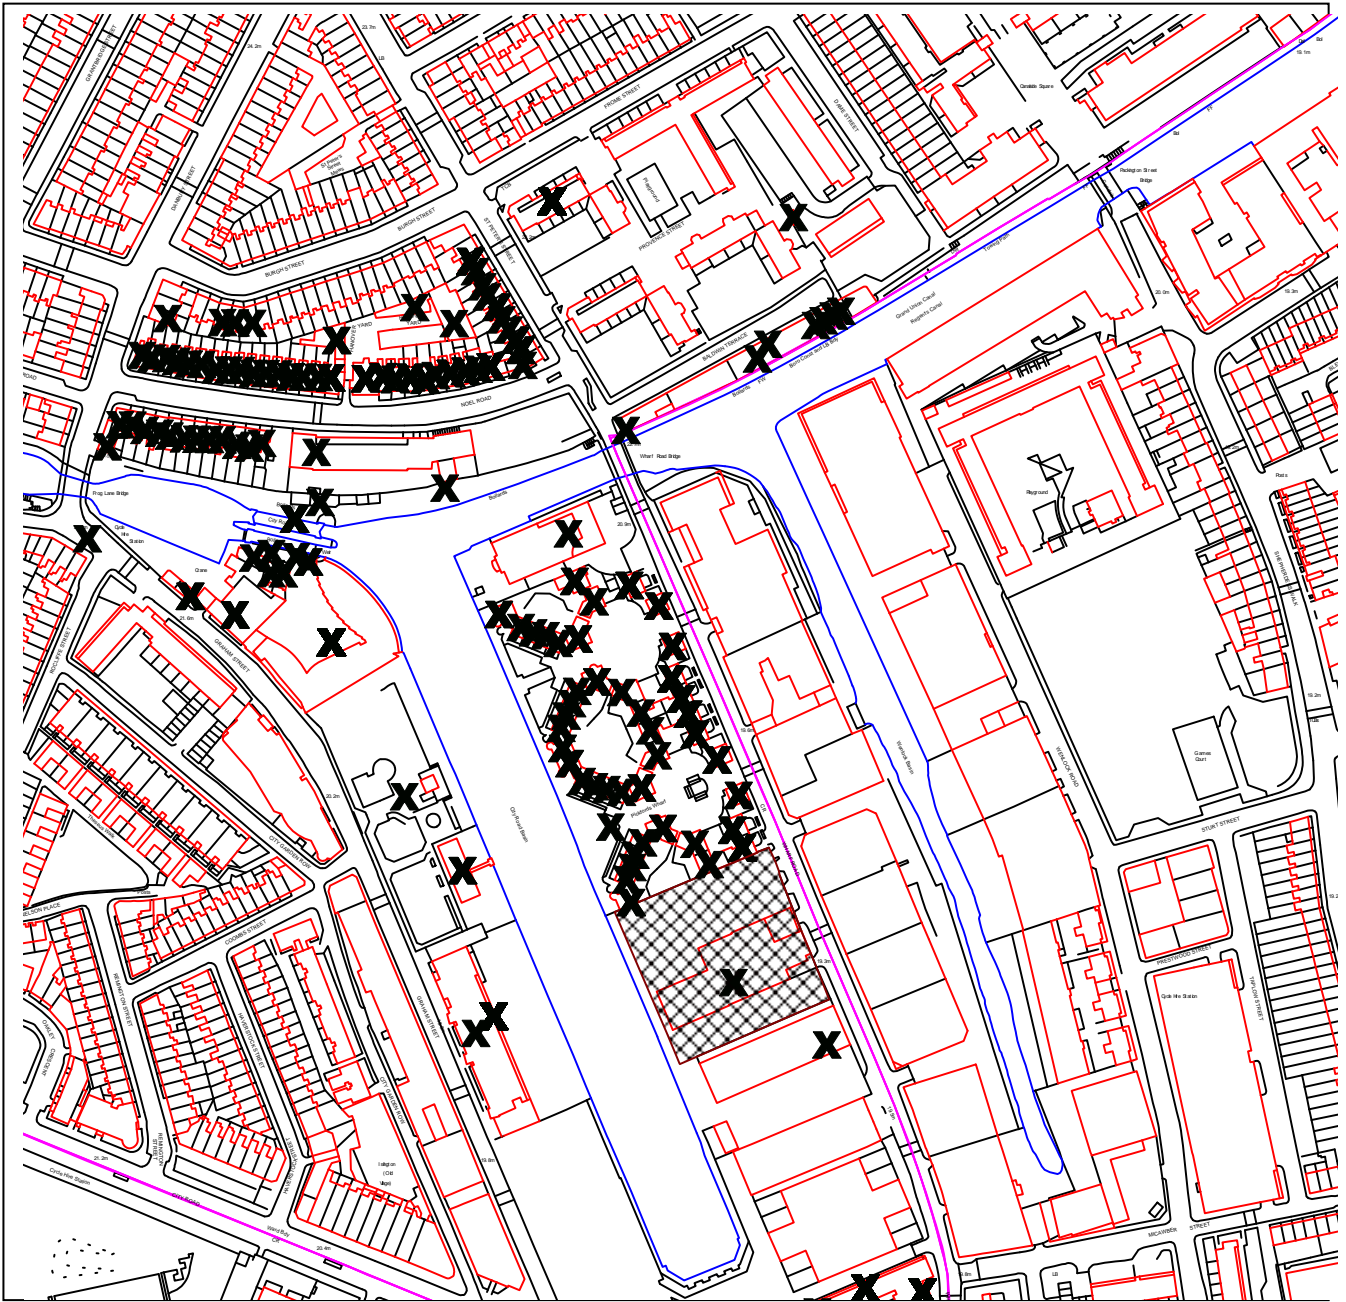

ISLINGTON

DEVELOPMENT MANAGEMENT

PLANNING APPLICATION REF NO: P2014/2131/FUL

LOCATION: 37-47 WHARF ROAD, LONDON, N1 7RJ

SCALE: 1:3000

This map is reproduced from Ordnance Survey material with the permission of Ordnance Survey on behalf of the Controller of Her Majesty's Stationery Office © Crown copyright. Unauthorised reproduction infringes Crown copyright and may lead to prosecution or civil proceedings.
Islington Council, LA086452